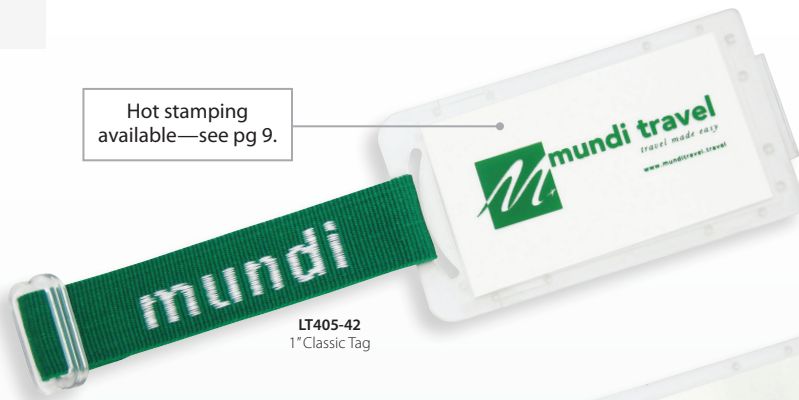

## Luggage Tags

- Classic includes 1-color woven imprint on 1-color webbing or webbing with no imprint.
- Elite\*(Plus) fabric includes up to 8 colors, sewn to one side of 1-color Classic webbing.

**Note:** Luggage tag large ID tag fits 2" x 3-1/2" card or standard business card.

### LUGGAGE TAG ALTERNATIVE HARDWARE:

Plastic Hook

Item	Size	Type	50	100	250	500	1,000
LT305-42	3/4" x 5"	Classic	\$2.40	\$2.22	\$2.14	\$1.98	\$1.92
LT405-42	1" x 5"	Classic	\$2.50	\$2.32	\$2.22	\$2.06	\$1.98
LTJ05-42	3/4" x 5"	Elite*(Plus)	\$3.12	\$2.84	\$2.70	\$2.46	\$2.34
LTK05-42	1" x 5"	Elite*(Plus)	\$3.26	\$2.96	\$2.80	\$2.56	\$2.44

Items include hardware option shown.

For Elite\*(Plus) Artwork

5A

Hot stamping available—see pg 9.

LT405-42  
1" Classic Tag

LTK05-42  
1" Elite\*(Plus) Tag

## Luggage Straps

- Classic includes 1-color woven imprint on 1-color webbing or webbing with no imprint.
- Elite\*(Plus) fabric includes up to 8 colors, sewn to one side of 1-color Classic webbing.

**Note:** Luggage strap small ID tag fits 1-1/8" x 2" card.